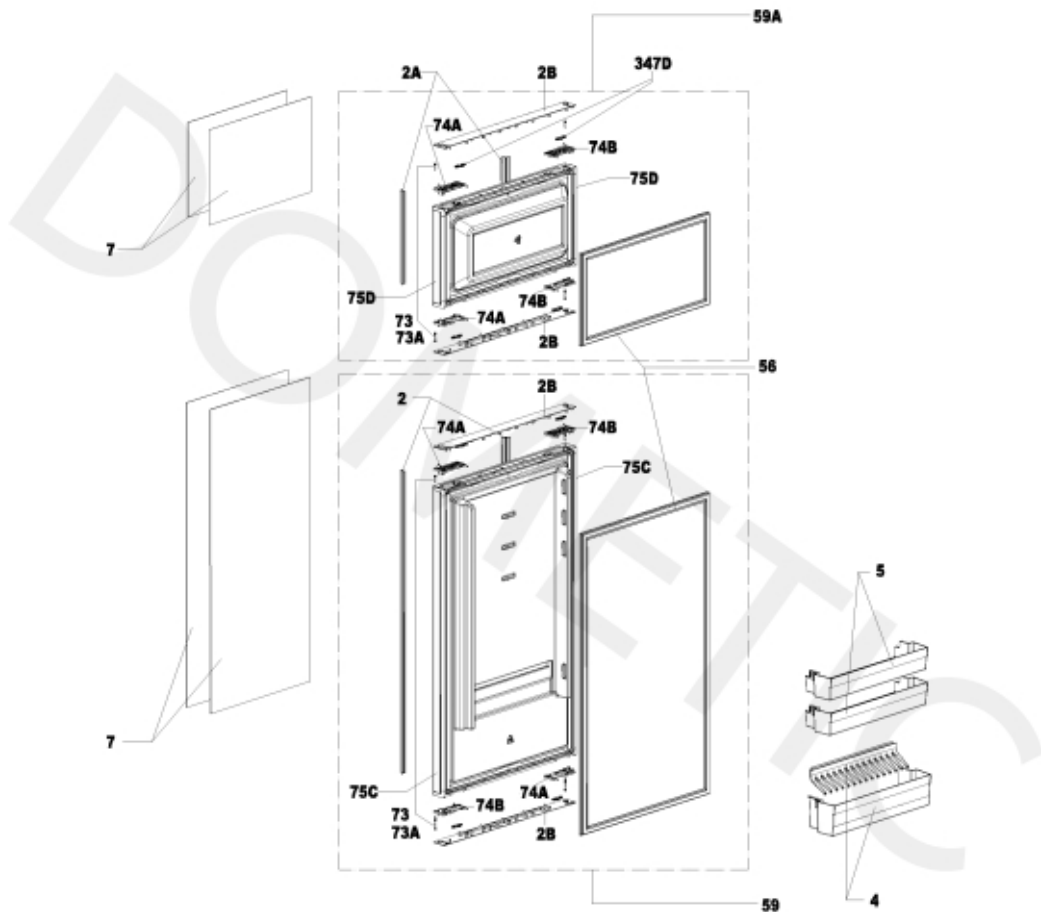

Mobile living made easy.

RMD 10.5XT Absorption Refrigerator 177I 921074192

292000314

Mobile living made easy.

RMD 10.5XT Absorption Refrigerator 177I 921074192

Part assemblies DOOR

PartNo	Pos	Qty	Description	Specifications
289078619	002		cover ledge	
289078618	002A		cover ledge	
289070902	002B		cover strip	
289078622	004		bottle shelf	
289078621	005		shelf	
289078673	007		decoration plate	
289078674	007		decoration plate	
289078620	056		door gasket	
289081034	059		fridge door	
289080907	059A		freezer door	
289078696	073		kit hinge pin	
289078823	073A		hinge pin + spring	
289017708	074A		coulisse	
289017709	074B		coulisse	
289080179	075C		handle	
289080189	075D		handle	
289078623	347D		retainer	